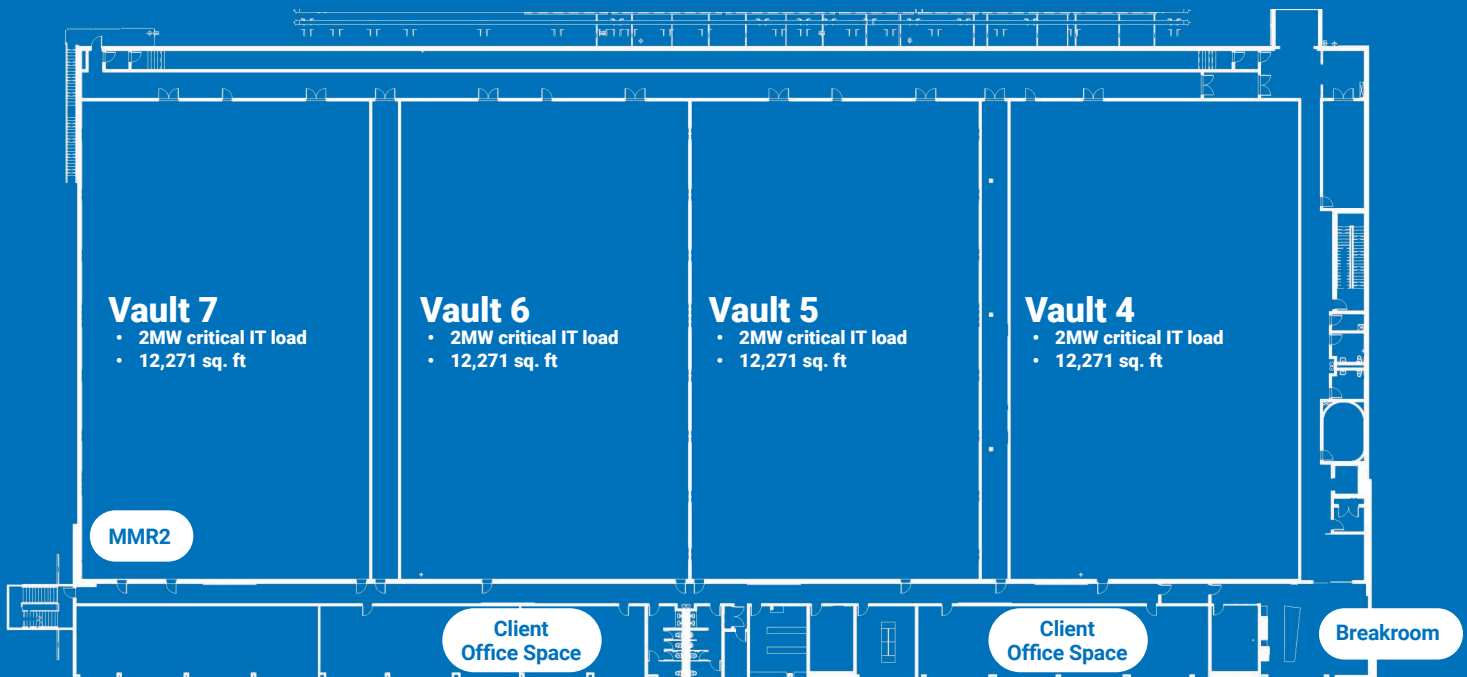

Floor 2

All rights reserved.
The information in this data sheet contains only general descriptions which may not apply for each individual case or may change as products and services levels are adapted to new technological development. The required service elements are only binding when explicitly stated in a service contract. Technical specifications may be subject to alterations.