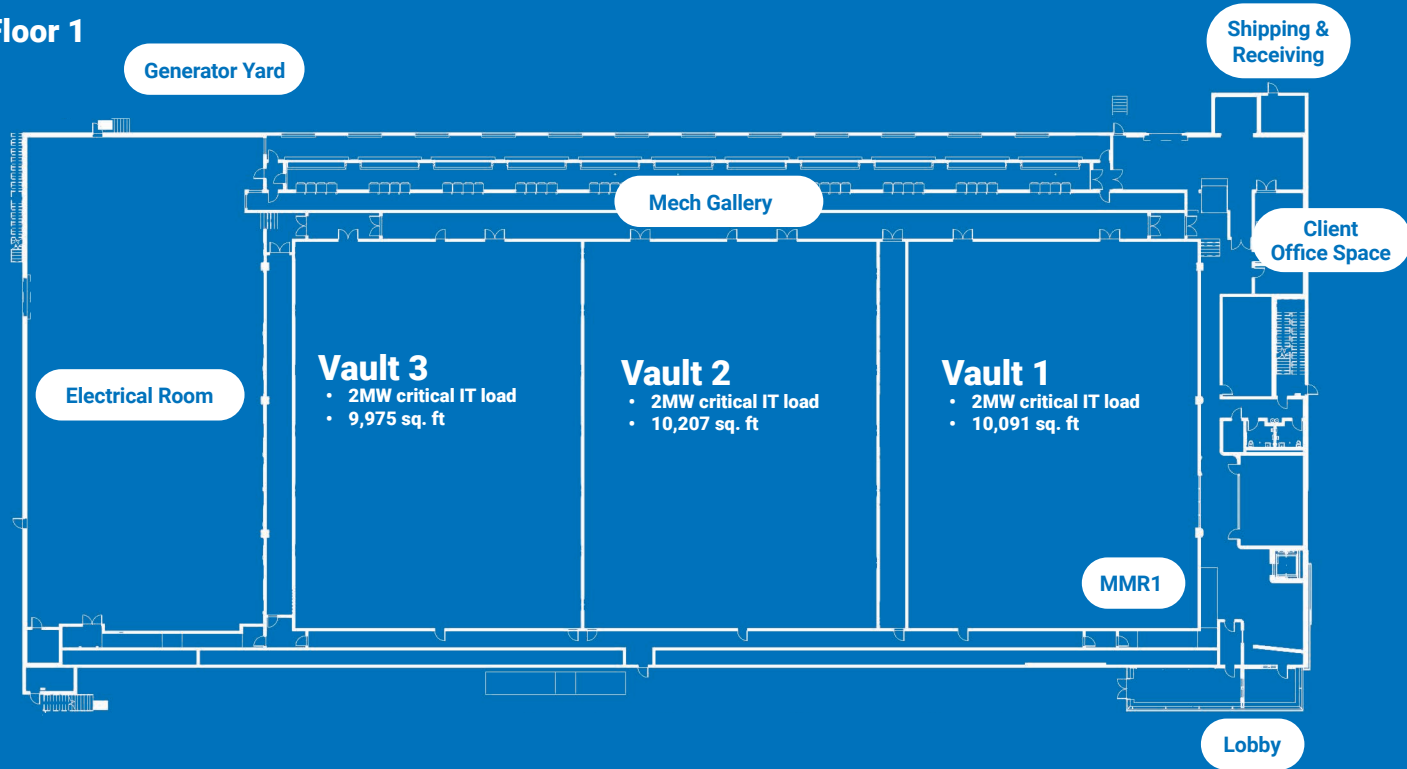

Floor 1

Floor 2

All rights reserved.
The information in this data sheet contains only general descriptions which may not apply for each individual case or may change as products and services levels are adapted to new technological development. The required service elements are only binding when explicitly stated in a service contract. Technical specifications may be subject to alterations.